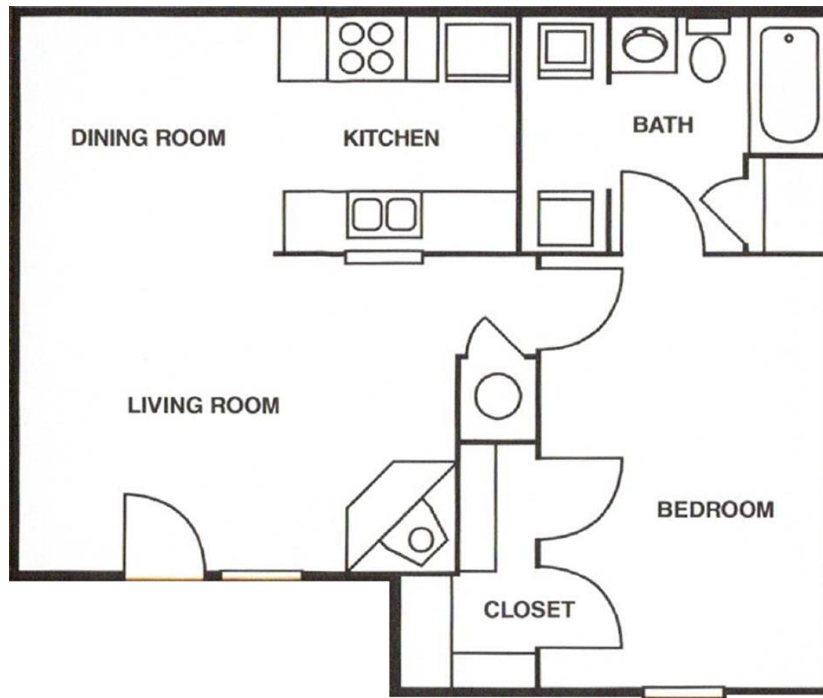

ONE BEDROOM / ONE BATH
674 Sq. Ft.*

* All Square Footage is approximate only.

Chapel Ridge

202 Chapel Ridge Road
Pauls Valley, OK 73075

(405) 238-5100

Chapelridgepaulsvalley.com