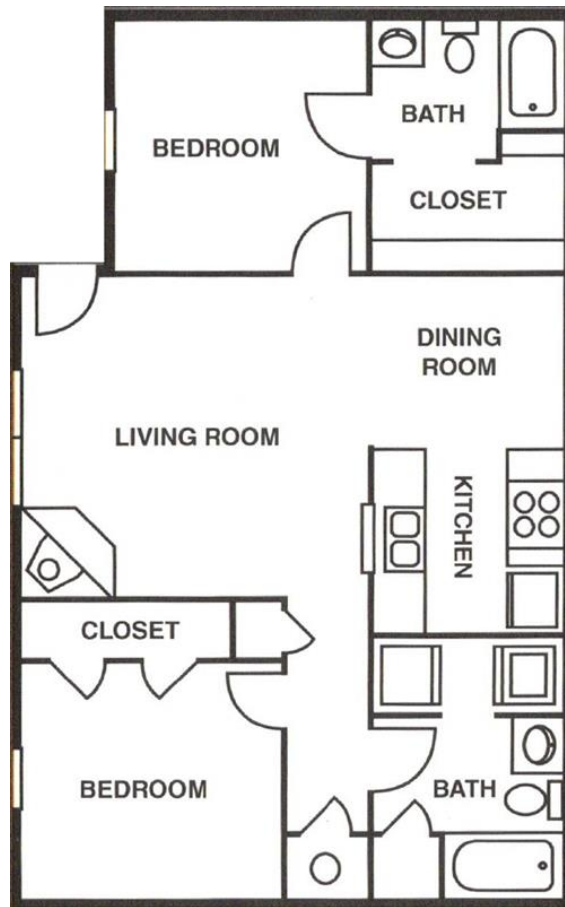

TWO BEDROOM / TWO BATH
937 Sq. Ft.*

* All Square Footage is approximate only.

Chapel Ridge

202 Chapel Ridge Road
Pauls Valley, OK 73075

(405) 238-5100

Chapelridgepaulsvalley.com