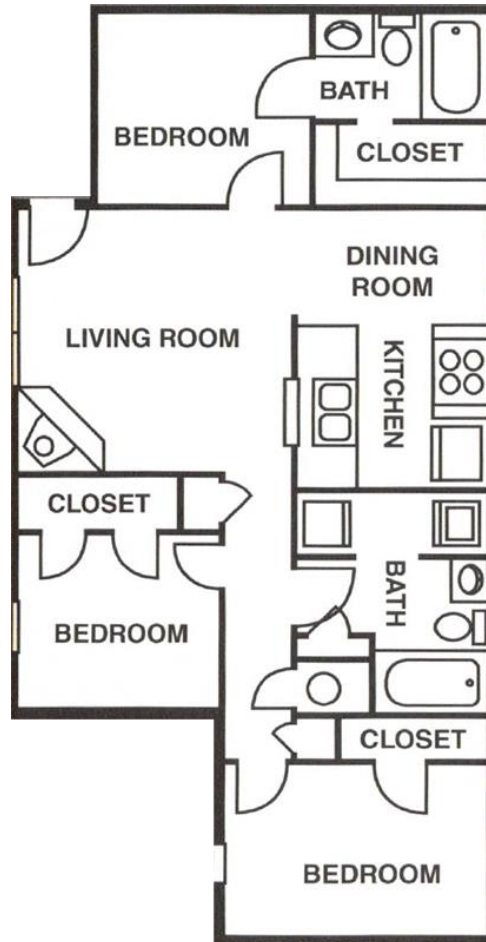

THREE BEDROOM / TWO BATH  
1,093 Sq. Ft.\*

\* All Square Footage is approximate only.

**Chapel Ridge**

202 Chapel Ridge Road  
Pauls Valley, OK 73075

**(405) 238-5100**

Chapelridgepaulsvalley.com